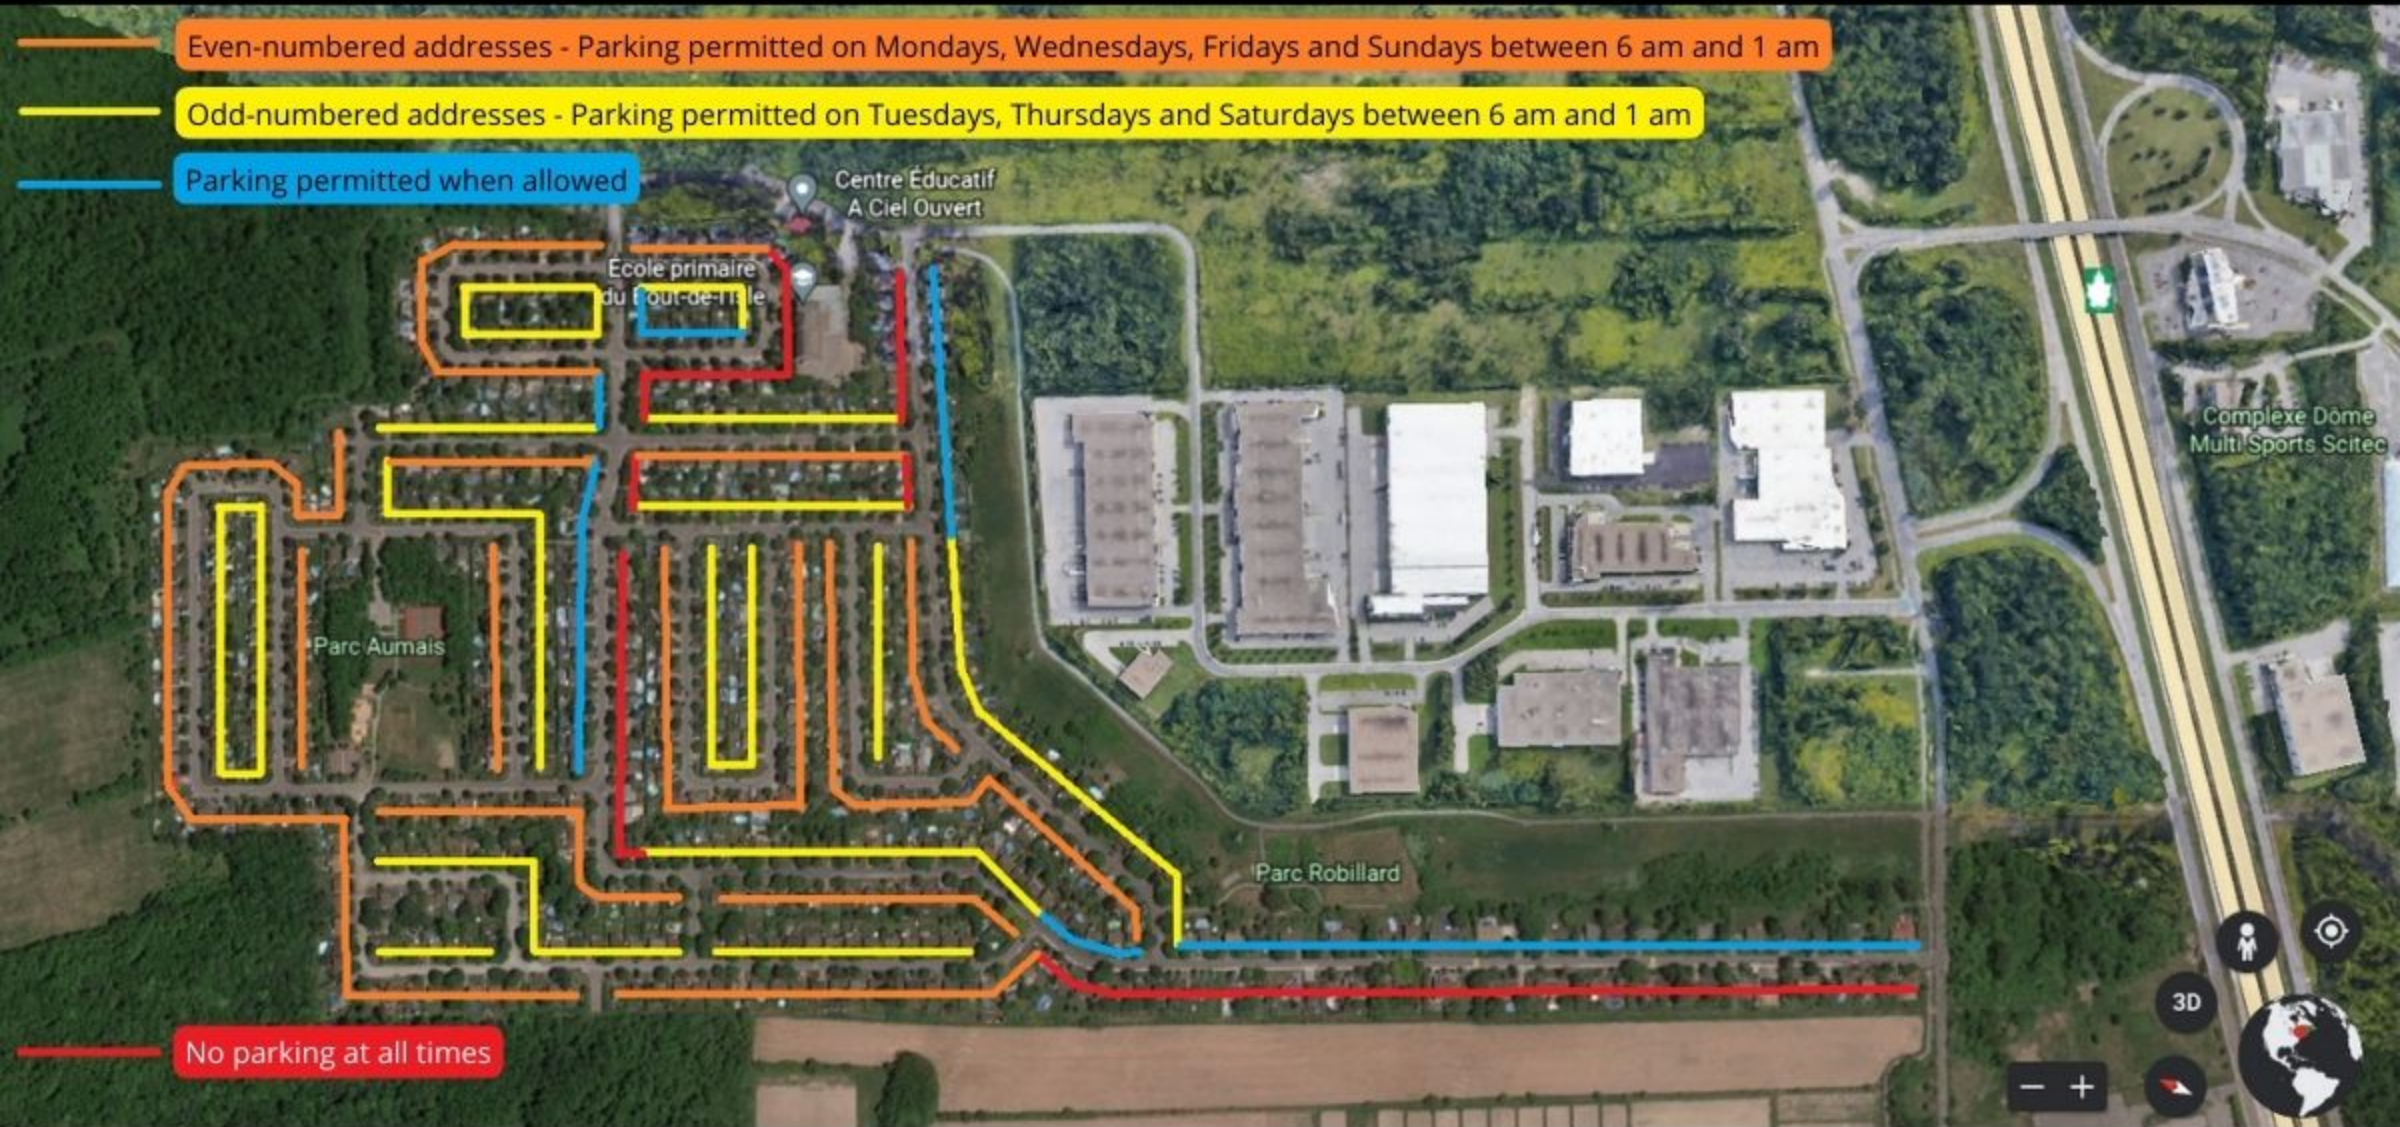

Even-numbered addresses - Parking permitted on Mondays, Wednesdays, Fridays and Sundays between 6 am and 1 am

Odd-numbered addresses - Parking permitted on Tuesdays, Thursdays and Saturdays between 6 am and 1 am

Parking permitted when allowed

No parking at all times

Complexe Dôme Multi Sports Scitec

Centre Éducatif
A Ciel Ouvert

Ecole primaire
du Four-de-Terre

Parc Aumais

Parc Robillard